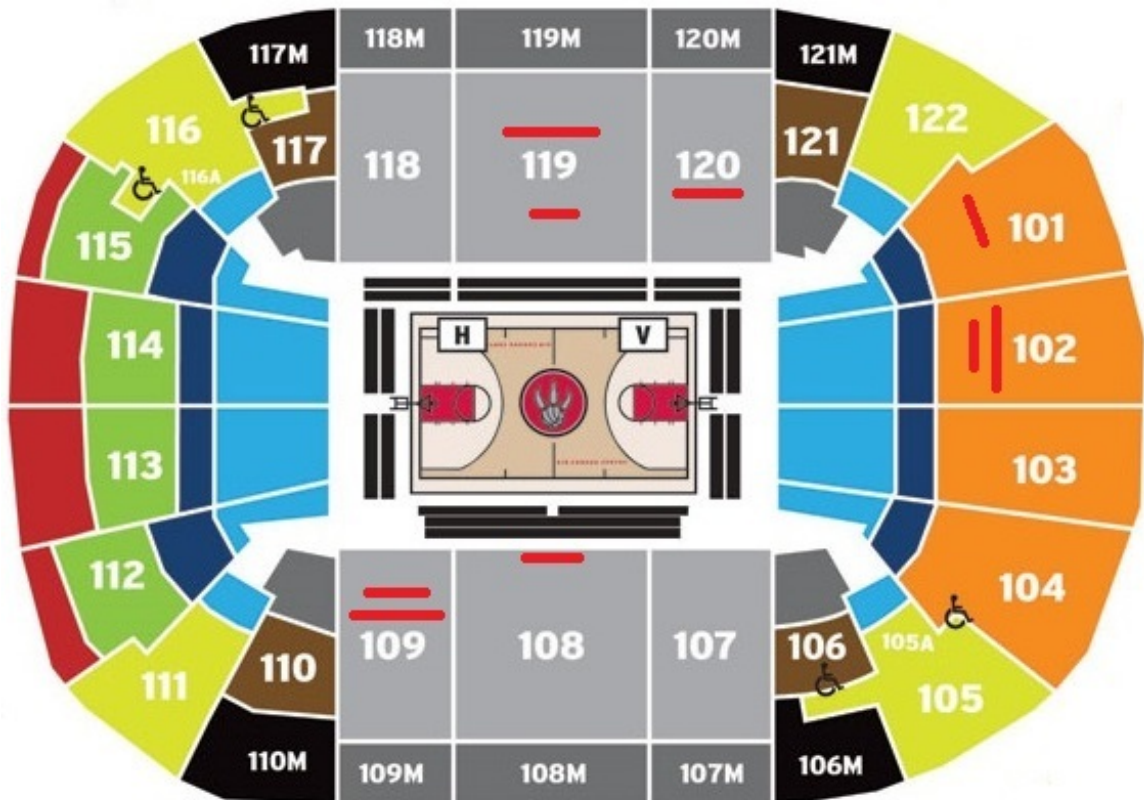

Toronto Raptors Tickets

<u>Section</u>	<u>Row</u>	<u>Quantity</u>
Section: 101	Row: 15	2 available (lower ends) *aisle seats
Section: 102	Row: 11	2 available (behind net)
Section: 102	Row: 12	4 available (behind net)
Section: 120	Row: 15	2 available
Section: 109	Row: 8	4 available (platinum access)
Section: 109	Row: 9	6 available (platinum access)
Section: 119	Row: 19	4 available (dead center platinum access)
Section: 119	Row: 7	2 available (dead center platinum access)
Section: 108	Row: 1	2 available (dead center platinum access)

All tickets are priced dynamically: based on availability, supply and demand, please [contact us](#) for pricing
All of our prices are in Canadian dollar and we do not charge a service fee

705-524-2701 | dawsonreale@yahoo.com