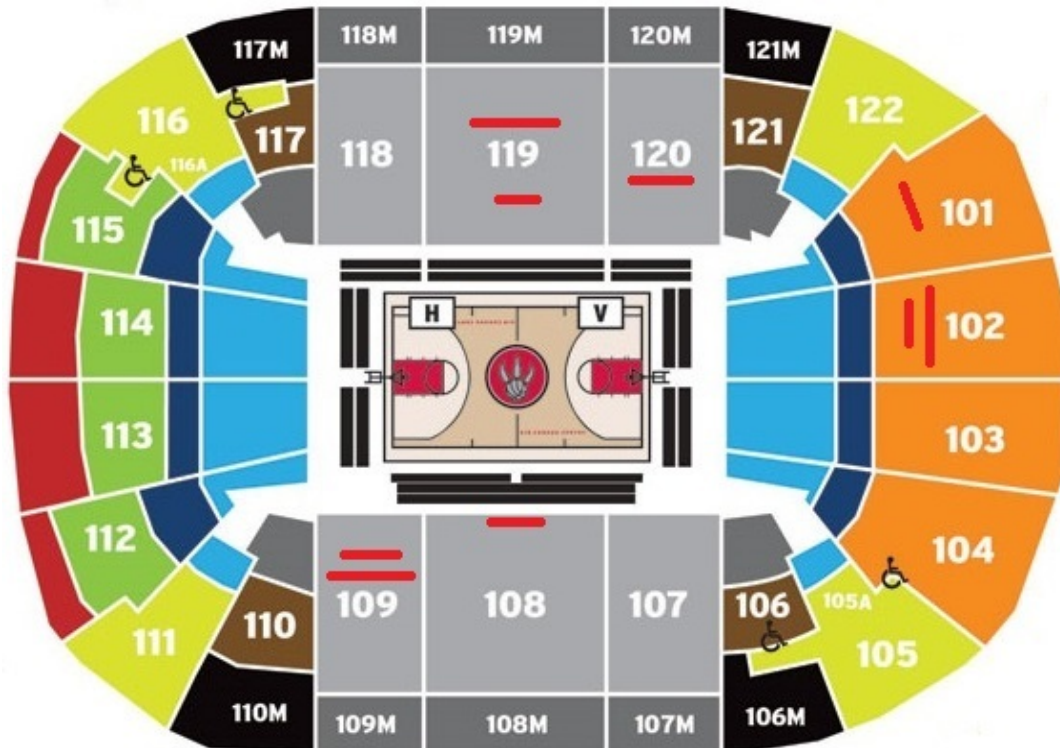

Toronto Raptors Tickets

2017/18 Season Inventory List

Section: 101	Row: 15	pair ^{*aisle seats}	lower level - corner
Section: 102	Row: 11	pair	lower level - behind basket
Section: 104	Row: 8	pair ^{*aisle seats}	Platinum club access
Section: 102	Row: 12	set of 4	lower level - behind basket
Section: 109	Row: 12	pair	
Section: 109	Row: 8	set of 4	Platinums
Section: 109	Row: 9	up to 6 available	Platinums
Section: 119	Row: 19	set of 4	center court
Section: 119	Row: 7	pair	center court Platinums
Section: 108	Row: 1	pair	1st row center Platinums
Section: CRT-E	Row: B	pair	Courtside

All tickets are priced dynamically: based on availability, supply and demand, please [contact us](#) for pricing
All of our prices are in Canadian dollar and we do not charge a service fee

705-524-2701 | dawsonreale@yahoo.com